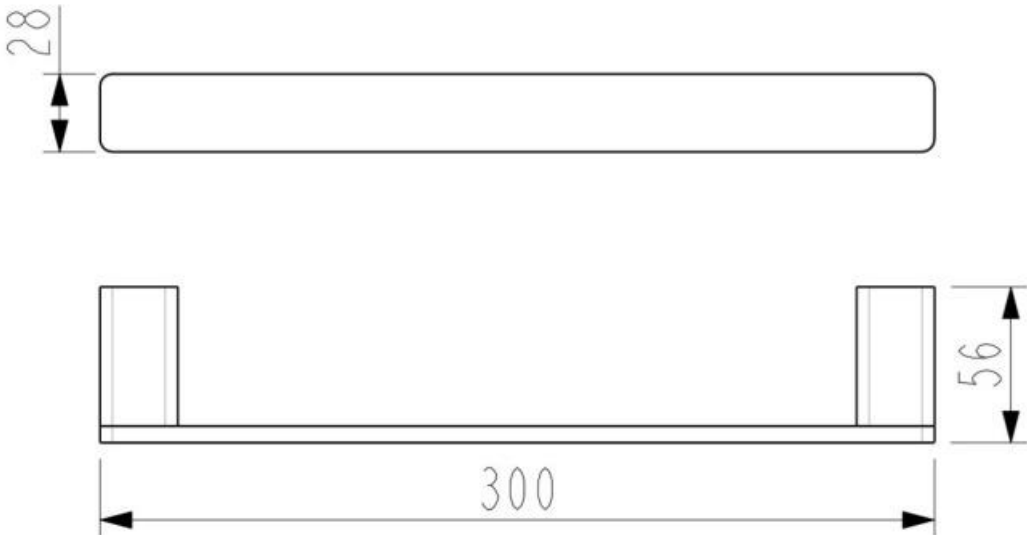

7060 MARLO Hand Towel Rail

Features:

- Hand Towel Tail
- Brass Material
- Fixing Screws Included

Product Codes:

7060	Chrome
7060BK	Matte Black
7060BN	Brushed Nickel
7060GM	Gun Metal

All measurements and specifications provided for our products are approximate and subject to change without prior notice. The information listed is correct at time of publication, however Bestlink International PTY LTD reserves the right to vary design and dimensions of products without prior notice. We recommend verifying dimensions and specifications before installation. For ceramic products, please allow a +/- 5mm tolerance for manufacturing variance. For basins, it is recommended that actual basin be used when cutting out bench top to ensure exact fit.